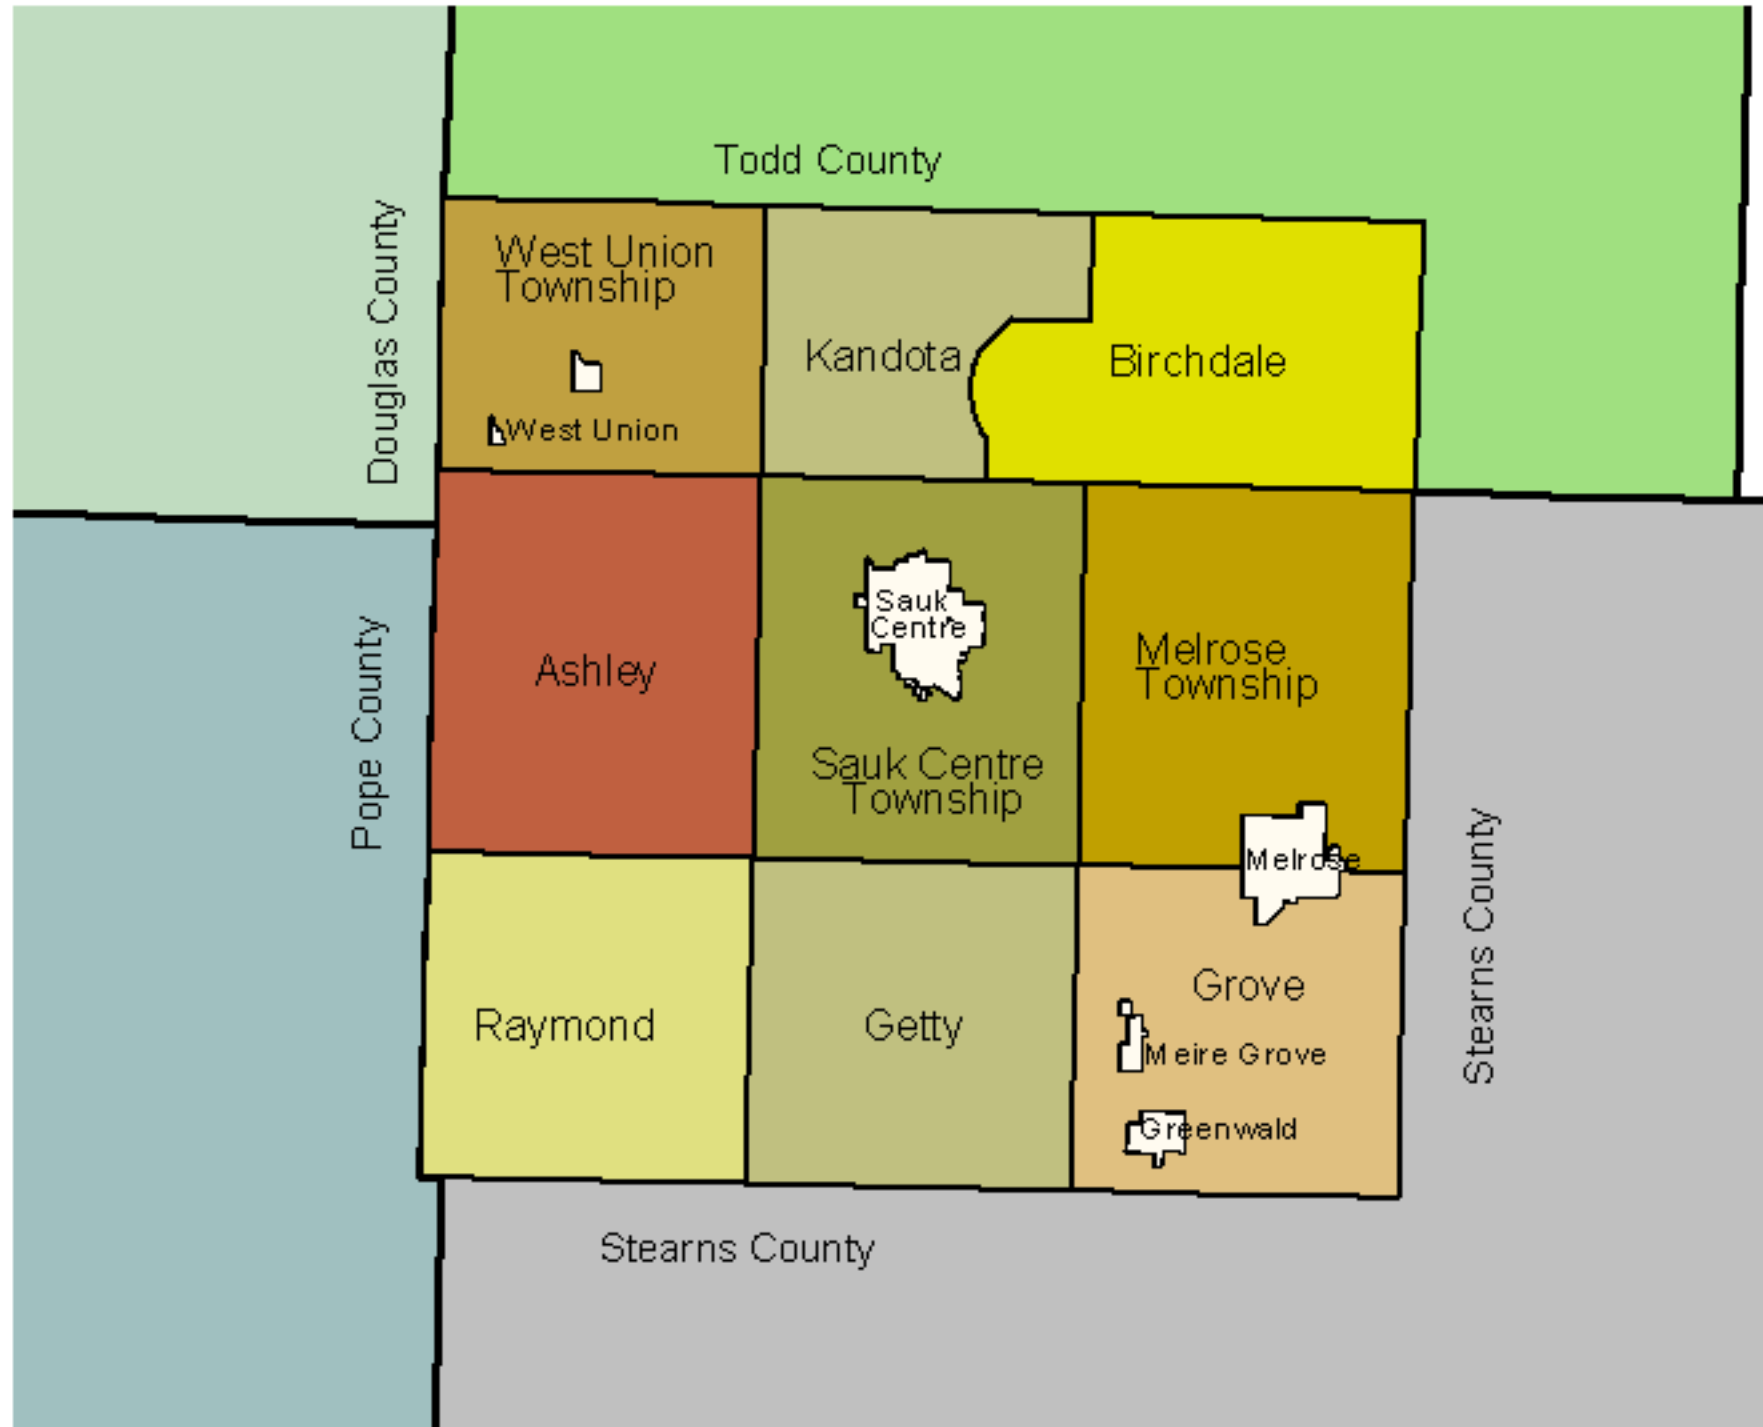

# Township Officials

## Surrounding Cities

-  Greenwald
-  Meire Grove
-  Melrose
-  Sauk Centre
-  West Union

## Surrounding Townships

-  Ashley
-  Birchdale
-  Getty
-  Grove
-  Kandota
-  Melrose
-  Raymond
-  Sauk Centre
-  West Union

## Surrounding Counties

-  Douglas
-  Pope
-  Stearns
-  Todd